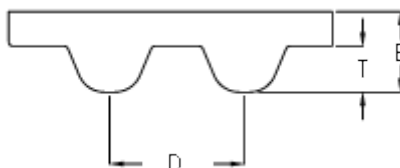

Data Sheet

Article number: 602932750282

Description: Gates timing belt POWERGRIP®
GTX 1200 8MX 85

Measures

D (Pitch)	= 8
Height B mm	= 5.6
Height T mm	= 3.4
Length	= 1200
Number of teeth	= 150
Type	= 1200 8MX 85
Width	= 85